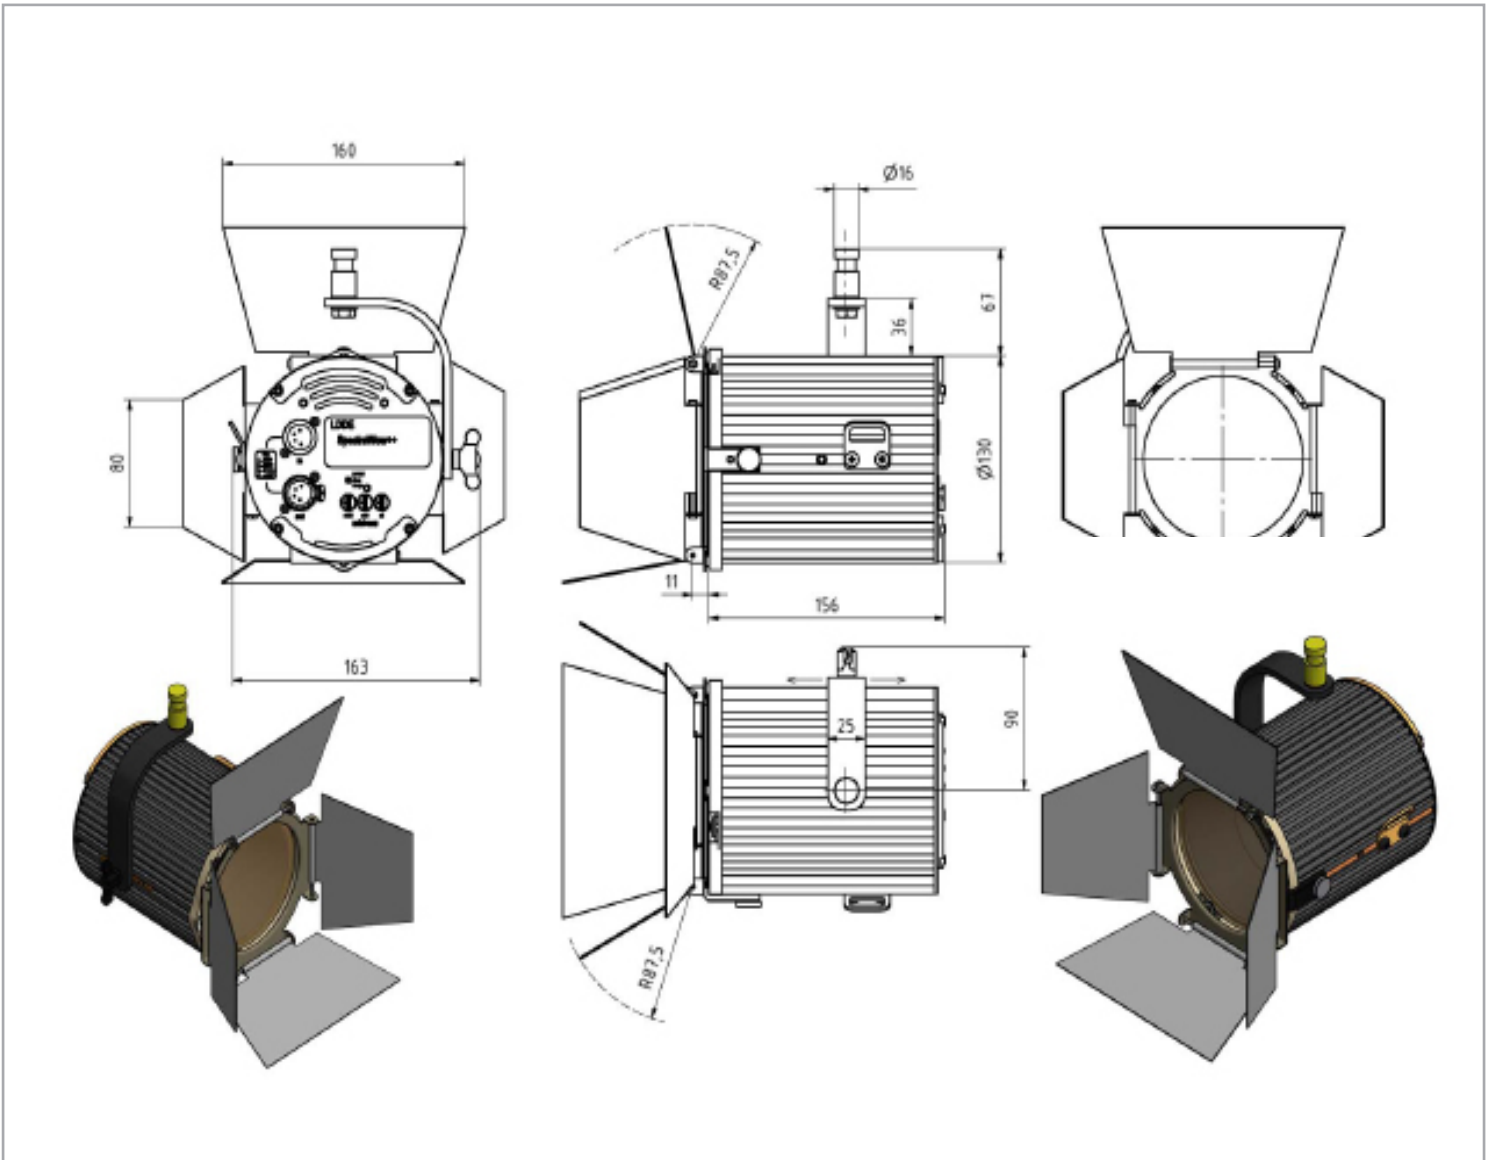

SpectraWOW++

with integrated reflector system for lighting free of colour shadows

TECHNICAL SPECIFICATION

Voltage input range	24V / DC
Power Consumption	~60W
XLR 4-pol In/Out	✓
Control/ Wiring	USITT DMX 512
Control Channels	1, 2, 3, 5
CRI90 possible Light Source	LED 2700/ 3000/ 3500/ 4000/ 5000 RGBW
Beamangle	18°/ 28°/ 38°
Lumen	up to 5000
High Resolution Dimmer from 0-100%	✓
Aluminium extrusion profile	✓
Dimension / Weight	H 130 x W 155 mm / 1,6kg
Protection Class	IP 20