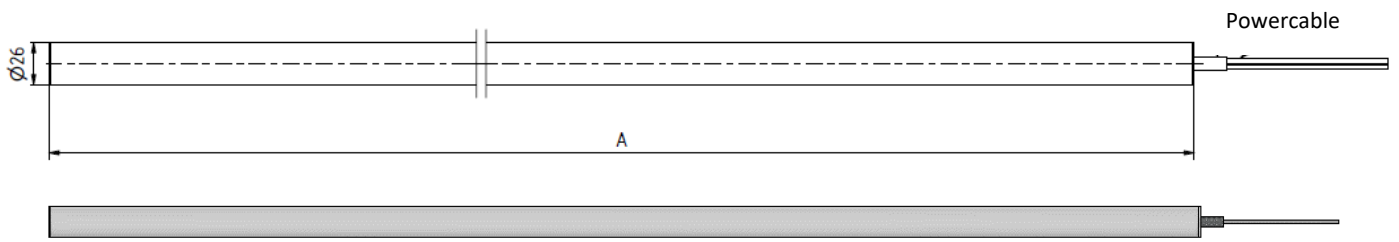

# SpectraTube 360

The SpectraTube 360 fascinates with its diffuse, all-round radiant LED light. The RGB color display impresses with a maximum of color nuances. With the right dimmer modules, stepless, flicker-free dimming is possible in the entire range from 0 to 100%. White Spectra Tube 360 versions are available in different color temperatures (2700K - 6000K). Standard lengths of 60cm, 100cm, 120cm, 150cm or special lengths from 7.5cm to 200cm can be made at any time according to your specifications. A wall/ceiling bracket and the option to suspend the SpectraTube360 with two ropes from above extend the range of applications.

## technical specification

<b>Voltage input range</b>	24V DC
<b>LED power</b>	16W/m (weiß)   25W/m (RGB all on)
<b>Beam Angel</b>	360 Degree
<b>Colors</b>	2400K   2700K   3900K   5200K   6200K   RGB
<b>Weight</b>	0,7 Kg/m LED Pipe only (without Wallmount)
<b>Housing</b>	PMMA Clear   semi frosted   frosted
<b>Dimension</b>	Diameter 26mm   Length 60cm, 100cm, 120cm, 150cm Other length between 75mm and 200cm on request depending on LED Strip cutting possibilities
<b>Connections Power</b>	Cable open end
<b>Protection Class – IP20</b>	✓
<b>Operating temperature</b>	0°C to 50°C
<b>Conformity</b>	EN 55015, EN 61547, EN 61000-6-2 EN 61000-6-4, EN 61000-3-2, EN 61000-3-3
<b>Mount</b>	central with wallmount   without (Cable exit on one side of the pipe)

Cabeloutlet on one end, Length A 60, 100, 120, 150cm

Cabeloutlet centered, hanging Length A60/B30, A 100/B60, A120/B60, A150/B60 cm

Cabeloutlet centered, wallmount Length A60/B30, A 100/B60, A120/B60, A150/B60 cm