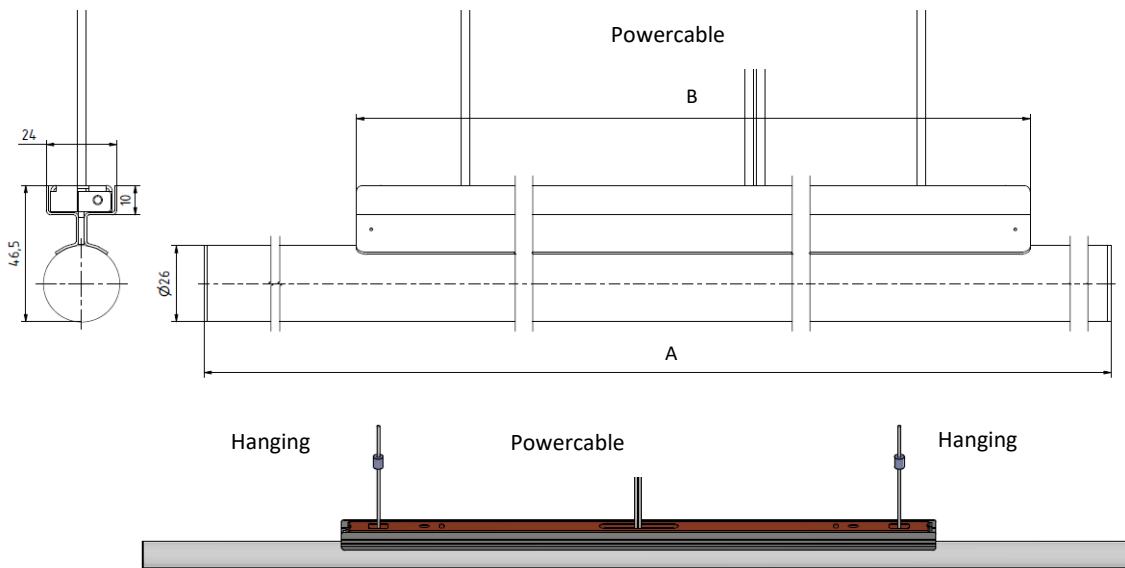

# SpectraTube 360

The SpectraTube 360 fascinates with its diffuse, all-round radiant LED light. The RGB color display impresses with a maximum of color nuances. With the right dimmer modules, stepless, flicker-free dimming is possible in the entire range from 0 to 100%. White Spectra Tube 360 versions are available in different color temperatures (2700K - 6000K). Standard lengths of 60cm, 100cm, 120cm, 150cm or special lengths from 7.5cm to 200cm can be made at any time according to your specifications. A wall/ceiling bracket and the option to suspend the SpectraTube360 with two ropes from above extend the range of applications.

## technical specification

<b>Voltage input range</b>	24V DC
<b>LED power</b>	16W/m (weiß)   25W/m (RGB all on)
<b>Beam Angel</b>	360 Degree
<b>Colors</b>	2400K   2700K   3900K   5200K   6200K   RGB
<b>Weight</b>	0,7 Kg/m LED Pipe only (without Wallmount)
<b>Housing</b>	PMMA Clear   semi frosted   frosted
<b>Dimension</b>	Diameter 26mm   Length 60cm, 100cm, 120cm, 150cm Other length between 75mm and 200cm on request depending on LED Strip cutting possibilities
<b>Connections Power</b>	Cable open end
<b>Protection Class – IP20</b>	✓
<b>Operating temperature</b>	0°C to 50°C
<b>Conformity</b>	EN 55015, EN 61547, EN 61000-6-2 EN 61000-6-4, EN 61000-3-2, EN 61000-3-3
<b>Mount</b>	central with wallmount   without (Cable exit on one side of the pipe)

Cabeloutlet on one end, Length A 60, 100, 120, 150cm

Cabeloutlet centered, hanging Length A60/B30, A 100/B60, A120/B60, A150/B60 cm

Cabeloutlet centered, wallmount Length A60/B30, A 100/B60, A120/B60, A150/B60 cm